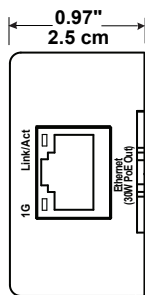

Regulatory

NEC Code	For 3, 3 ½, and 4 inch Conduit at 40% Fill
Safety	CE, FCC
Environmental	RoHS, WEEE

Environmental

Humidity	0% to 95%, non-condensing
Temperature	Operating: -40°C to 75°C Storage: -40°C to 85°C

Mechanical

Dimensions	0.97x1.76x4.12 in., 2.5x4.5x10.5 cm (HxWxL)
Weight	0.26 lb (117g)
Housing Material	Extruded Aluminum

Ordering Information

Part No.	Description
Vi3602	MaxiiNet Ethernet 1G PSE 30W Repeater
Vi0012	12VDC @ 1 Amp Power Supply
Vi0017	40W @ 48 VDC Power Supply
Vi2201	802.3at PoE PSE
Vi2202	802.3at Dual Channel Power Supply

Multiple Vi3602 can be used to extend Ethernet and PoE.
The maximum reach of PoE will be:

PoE	Distance	# of Vi3602
20W	850 ft. (259m)	2
16W	1,150 ft. (350m)	3
11W	1,450 ft. (442m)	4

Left View