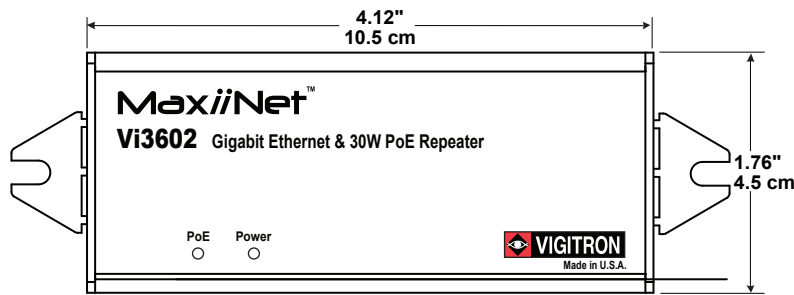

Regulatory

NEC Code	For 3, 3 ½, and 4 inch Conduit at 40% Fill
Safety	CE, FCC
Environmental	RoHS, WEEE

Environmental

Humidity	0% to 95%, non-condensing
Temperature	Operating: -40°C to 75°C Storage: -40°C to 85°C

Mechanical

Dimensions	0.97x1.76x4.12 in., 2.5x4.5x10.5 cm (HxWxL)
Weight	0.26 lb (117g)
Housing Material	Extruded Aluminum

Ordering Information

Part No.	Description
Vi3602	MaxiiNet Ethernet 1G PSE 30W Repeater
Vi0012	12VDC @ 1 Amp Power Supply
Vi0017	40W @ 48 VDC Power Supply
Vi2201	802.3at PoE PSE
Vi2202	802.3at Dual Channel Power Supply

Multiple Vi3602 can be used to extend Ethernet and PoE.
The maximum reach of PoE will be:

PoE	Distance	# of Vi3602
20W	850 ft. (259m)	2
16W	1,150 ft. (350m)	3
11W	1,450 ft. (442m)	4

Top View